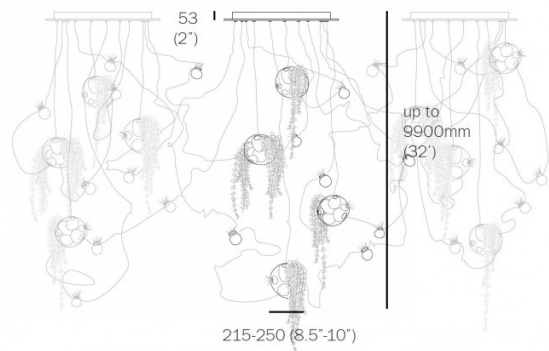

### 38 Series Suspension Light by Bocci

The 38 Series suspension is made up of multiple glass pendants and plant holders and is a natural, stylish, extraordinary light fixture that will amaze all who see it. Using the glass-blowing technique that was introduced with the [Bocci 28 series](#), each shade has multiple cavities, 3 of which hold light sources. The other cavities are deep enough to put in plants, to create an organic aesthetic that is beautiful and pastoral.

The 38 Series pendant light is available with 3, 11, 16 or 28 individual lights that can be used together or alone to suit your environment. The 38.3 pendant could be used for small spaces over a table or you can buy multiple of the bigger sizes to cover the ceiling in your home or professional interior. Create an impact with these stunning lights that also come with either **Xenon 10W** bulbs or **LED 1.5W** bulbs included.

## PRODUCT SPECIFICATION

**Dimensions:** Shades: Ø21.5cm-Ø25cm  
Ceiling Canopy Height: 5.3cm  
Max Drop: 990cm

**For all sales and technical enquiries, please contact:**

+44 (0)114 263 4266

[info@davidvillagelighting.co.uk](mailto:info@davidvillagelighting.co.uk)