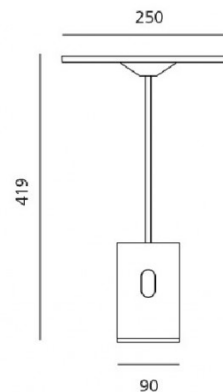

Artemide Sisifo LED Table Lamp

LA7729

SOURCE: <https://www.davidvillagelighting.co.uk/product/Artemide-Sisifo-LED-Table-Lamp/15000>

PRODUCT DESCRIPTION

Designer: Scott Wilson

Artemide Sisifo Table Lamp

Designed by Scott Wilson, the Sisifo Table Lamp is an award-winning luminaire that balances task and ambient light. The diffuser features spherical central articulation, allowing for effortless 360° rotation, while the weighted base and double ball joint allow the lamp head to be adjusted freely. Through smooth movements and well-considered controls, the Sisifo Table Lamp suits a wide range of applications.

PRODUCT SPECIFICATION

- Light Source:** 14W, 3000K, 646 Lumens
- IP Code:** 20
- Dimming:** Integrated dimmer on the product.
- Dimensions:** Height: 41.9cm
Diffuser: Ø25cm
Base: Ø9cm

For all sales and technical enquiries, please contact: