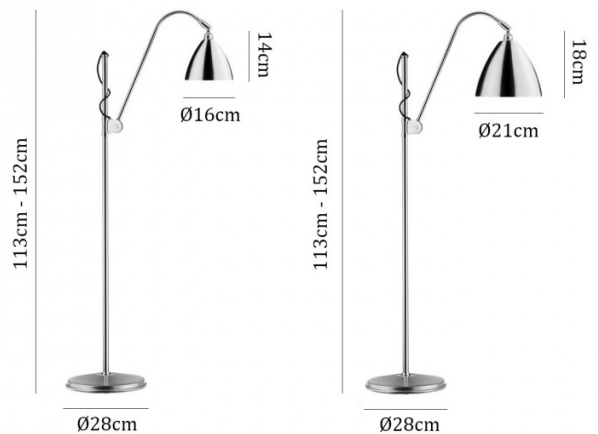

The BL4 Floor Lamp by Bestlite is a testament to timeless design, crafted by Robert Dudley Best in 1930. With its roots firmly planted in the Bauhaus movement, this floor lamp offers a harmonious blend of form and function, making it a versatile addition to both modern and traditional interiors. The BL4's sleek and minimalistic aesthetic is complemented by its adjustable features, including an extendable arm and adjustable height, ensuring the perfect lighting for any task or setting. The lamp's bell-shaped shade can also be angled to create focused illumination, whether used as a reading light or to accentuate a particular area of your space.

- Light Source:** 1 x Max 28W E14 (Excluded)
- IP Code:** 20
- Dimming:** In-line on/off switch included on cable.
- Dimensions:**
 - Shade: Ø21cm
 - Shade Height: 18cm
 - Height: 120-210cm
 - Base: Ø28cm
 - Cable Length: 423cm