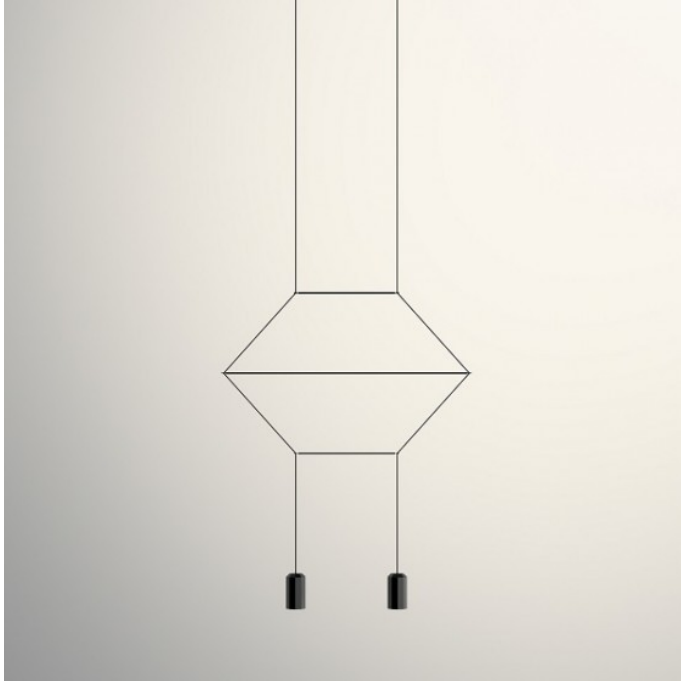

Vibia Wireflow 0320 LED

LA7478

SOURCE: <https://www.davidvillagelighting.co.uk/product/vibia-wireflow-0320-led/14714>

Vibia Wireflow 0320 designed by Arik Levy. This is a linear suspension light with a structure of fine cables and two LED terminals. The Vibia Wireflow 0320 connects discretely with classic chandeliers by taking this type of lamp to a futuristic dimension. This light is perfect for decorating large spaces, particularly ones with high ceilings.

This light is customisable, please contact us on +44 (0) 114 263 4266 or

[or email](#) for more information on this product.

Dimming: 1-10V, Push.

DALI optional dimming upon request

Colour: Black Laquer