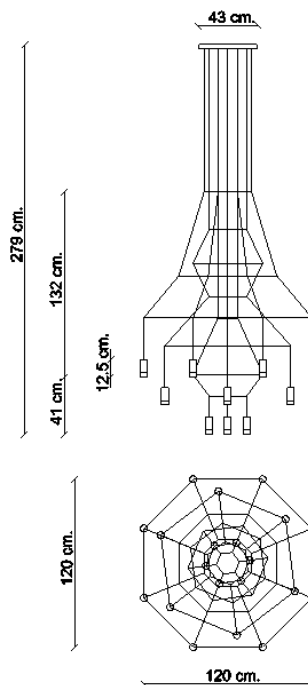

The Vibia Wireflow 0315 is the largest in the collection, featuring 20 light sources. Designed by Arik Levy, a designer, artist, photographer and technician the Wireflow 0315 Chandelier is a beautiful addition to commercial spaces. It is crafted from black electrical cables which are combined to create sharp 3D geometric shapes and aims to produce a contemporary chandelier which simplifies the classic silhouette whilst still making a statement. This Vibia LED light takes chandeliers to a futuristic dimension.

**PRODUCT SPECIFICATION**

- Light Source:** 20 x 4.5W, 2700K, 121 Lumens
- IP Code:** 20
- Dimming:** Dimmable via 1-10v, Push to make, DALI dimming systems or Casambi. Please consult your electrician, additional wiring may be required on site.
- Dimensions:** Ø120cm  
 Shade Height: 161cm  
 Drop Height: 106cm  
 Full Height: Height: 279cm  
 Ceiling Canopy: Ø43cm