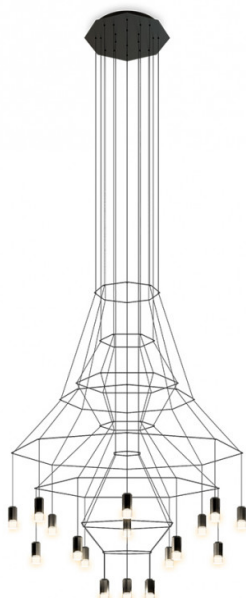

VIBIA

**Vibia Wireflow 0315 LED Chandelier**

LA7477

SOURCE: <https://www.davidvillagelighting.co.uk/product/Vibia-Wireflow-0315-LED-Chandelier/14713>

**PRODUCT DESCRIPTION**

Designer: Arik Levy

**Vibia Wireflow 0315 Chandelier**

The Vibia Wireflow 0315 is the largest in the collection, featuring 20 light sources. Designed by Arik Levy, a designer, artist, photographer and technician the Wireflow 0315 Chandelier is a beautiful addition to commercial spaces. It is crafted from black electrical cables which are combined to create sharp 3D geometric shapes and aims to produce a contemporary chandelier which simplifies the classic silhouette whilst still making a statement. This Vibia LED light takes chandeliers to a futuristic dimension.

The Wireflow 0315 Suspension provides the user with a functional downlight, perfect for atriums, hotel lobbies, large living areas, restaurants and bars. Thanks to the black finish it can easily adapt to a range of interiors and suit a variety of styles.

**PRODUCT SPECIFICATION**

- Light Source:** 20 x 4.5W, 2700K, 121 Lumens
- IP Code:** 20
- Dimming:** Dimmable via 1-10v, Push to make, DALI dimming systems or Casambi. Please consult your electrician, additional wiring may be required on site.
- Dimensions:** Ø120cm  
 Shade Height: 161cm  
 Drop Height: 106cm  
 Full Height: Height: 279cm  
 Ceiling Canopy: Ø43cm