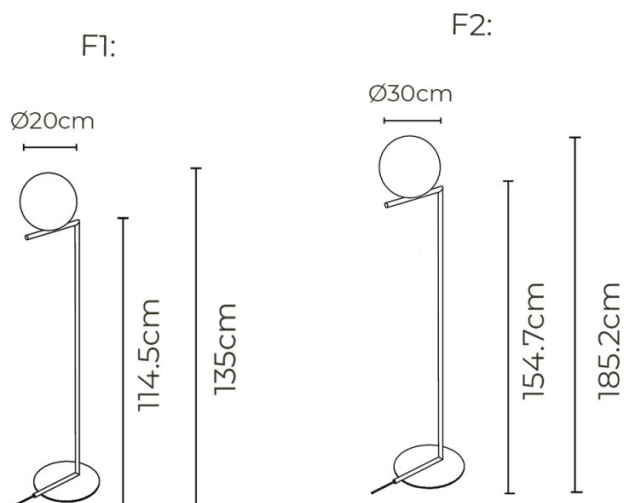

A compatible [Flos bulb](#) can be purchased separately. Please check individual bulb pages for product compatibility.

PRODUCT SPECIFICATION

Light Source: **F1:** 1 x Max 9W E14 LED T28 (excluded)
F2: 1 x Max 18W E27 LED T38 (excluded)

IP Code: 20

Dimming: In-line dimmer included on cable.

Dimensions: F1:
Shade: Ø20cm
Height: 135cm
Base: Ø27.5cm

F2:
Shade: Ø30cm
Height: 185.2cm
Base: Ø38cm

For all sales and technical enquiries, please contact: