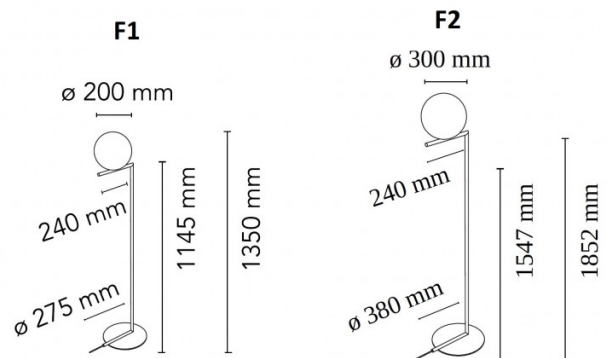

A compatible [Flos bulb](#) can be purchased separately. Please check individual bulb pages for product compatibility.

PRODUCT SPECIFICATION

Light Source: **F1** - 1 x max 9W LED E14 T28 (excluded)
F2 - 1 x max 18W LED E27 T38 (excluded)

IP Code: 20

Dimming: In line dimmer included on cable.

Dimensions: **F1:**
 Ø20cm shade
 135cm height
 Ø27.5cm base

F2:
 Ø30cm shade
 185.2cm height
 Ø38cm base

For all sales and technical enquiries, please contact: