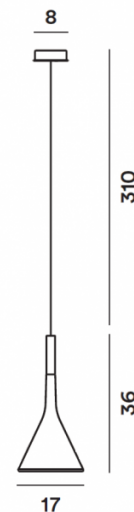

FOSCARINI

Foscarini Aplomb Pendant

LA6286

SOURCE: <https://www.davidvillagelighting.co.uk/product/Foscarini-Aplomb-Pendant/14663>

PRODUCT DESCRIPTION

Designer: Paolo Lucidi & Luca Pevere

Foscarini Aplomb Pendant

A part of the [Foscarini Aplomb collection](#), the Aplomb GU10 pendant light is a contemporary and sleek light that is made to use as a spotlight. Made from lovely hand-poured concrete, this pendant has a unique aesthetic that is elegant and classic, despite being made from an industrial material. The Aplomb GU10 pendant has a lampshade that encases the light source, creating a glow that is direct and precise.

PRODUCT SPECIFICATION

- Light Source:** 1x GU10 PAR 16 8W max (excluded)
- IP Code:** 20
- Dimming:** Dimmable via mains phase dimming
- Dimensions:** Ø17cm shade
36cm shade height
Ø8cm ceiling rose
310cm drop