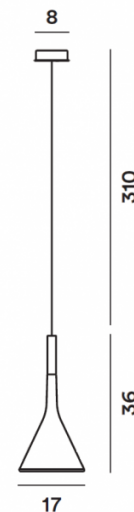

FOSCARINI

Foscarini Aplomb Pendant

LA6286

SOURCE: <https://www.davidvillagelighting.co.uk/product/Foscarini-Aplomb-Pendant/14663>

PRODUCT DESCRIPTION

Designer: Paolo Lucidi & Luca Pevere

Foscarini Aplomb Pendant

A part of the [Foscarini Aplomb collection](#), the Aplomb GU10 pendant light is a contemporary and sleek light that is made to use as a spotlight. Made from lovely hand-poured concrete, this pendant has a unique aesthetic that is elegant and classic, despite being made from an industrial material. The Aplomb GU10 pendant has a lampshade that encases the light source, creating a glow that is direct and precise.

PRODUCT SPECIFICATION

- Light Source:** 1x GU10 PAR 16 8W max (excluded)
- IP Code:** 20
- Dimming:** Dimmable via mains phase dimming
- Dimensions:**
 - Ø17cm shade
 - 36cm shade height
 - Ø8cm ceiling rose
 - 310cm drop