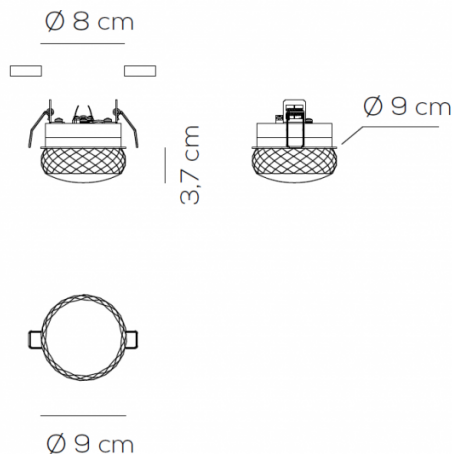

Designer: Manuel Vivian

IP Code: 20

Dimming: Select between non dimmable or 1-10V dimming systems.

**NOTE:** For 1-10V, please consult your electrician, additional wiring may be required on site.

Dimensions:

Ø 9 cm glass diffuser

3.7 cm height

Ø 8 cm recessed fixture

Colour: Amber

Grey

**David  
Village  
Lighting**

For all sales and technical enquiries,  
please contact:  
**+44 (0)114 263 4266**  
**info@davidvillagelighting.co.uk**  
**www.davidvillagelighting.co.uk**