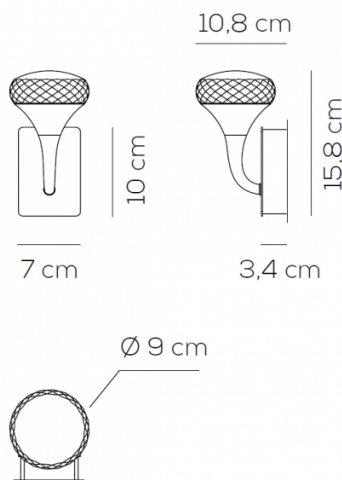

Axolight Fairy LED Wall Light

LA7423/CR

SOURCE: <https://www.davidvillagelighting.co.uk/product/axolight-fairy-led-wall-light/14635>

Axolight

Fairy Wall Light by Axolight

Fairy wall light, is part of the Fairy Collection of wall, ceiling and suspended lights by Italian designer Manuel Vivian. Vivian, who first experimented with blown glass, has created numerous collections for Axolight and his designs have become classics. The Fairy wall light has a frame and wall fitting in a chrome plated finish, while the glass diffuser can be in grey, crystal or amber. The diffuser has a multifaceted glass, similar to the briole cut in precious gemstones, which acts as a kaleidoscope and reflects light in every direction; even when not switched on. The perfect light for any interior space, either residential or commercial. Fairy lights also benefit from an integrated LED source, and are dimmable via mains phase which means you can tailor the light brightness to your liking.

Note: Driver included.
Designer: Manuel Vivian
IP Code: 20

Dimensions:
15.8 cm height
10.8 cm depth
7 cm width
10 x 3.4 cm wall fixture
Ø 9 cm glass diffuser
Colour:Crystal

**David
Village
Lighting**

For all sales and technical enquiries,
please contact:
+44 (0)114 263 4266
info@davidvillagelighting.co.uk
www.davidvillagelighting.co.uk