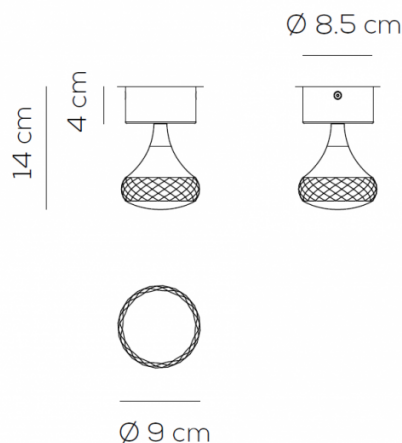

Axolight Fairy LED Ceiling Light

LA7422

SOURCE: <https://www.davidvillagelighting.co.uk/product/axolight-fairy-led-ceiling-light/14632>

Axolight

Fairy Ceiling Light by Axolight

Fairy lights are guaranteed to create a sparkly, almost fairytale atmosphere into any interior space. The collection was designed by Manuel Vivian for Italian company, Axolight. Fairy ceiling light has a transparent glass diffuser - available in amber, grey or crystal - with a multifaceted surface; it is this briole cut effect that creates a playful game of light, even when it's switched off. Fairy ceiling light can be installed in hallways, above a kitchen counter, a reception area, a sitting area and are ideal for use in hospitality, in both commercial and residential projects. A Fairy light has a strong personality and will match with both modern and traditional decors. The light also benefits from an integrated LED source, making the light energy efficient. While the glass diffuser is available in different colour options, the frame and ceiling canopy have a chrome finish, adding to the reflective properties of the light.

The [Fairy Collection](#) also includes a recessed light, wall light and a linear suspension. The family is also comprised by numerous suspended lights, with a single or multiple lights and linear or circular ceiling canopies. Please [contact us](#), for more information and pricing.

Note: Driver included.

Designer: Manuel Vivian

IP Code: 20

Dimming: Dimmable via mains phase dimming.

Dimensions:

Ø 9 cm shade

14 cm height

Ø 8.5 x 4 cm ceiling canopy

Colour: Amber

Grey