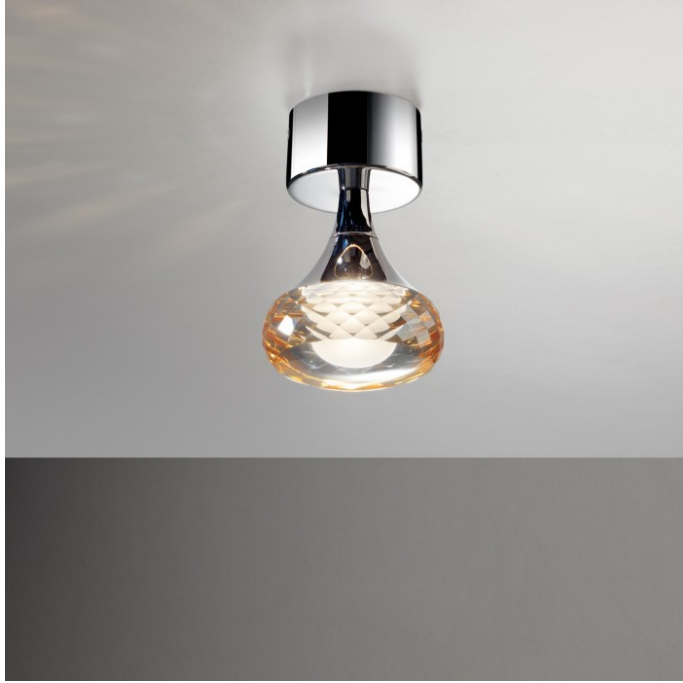

Axolight Fairy LED Ceiling Light

LA7422

SOURCE: <https://www.davidvillagelighting.co.uk/product/axolight-fairy-led-ceiling-light/14632>

Axolight

Fairy Ceiling Light by Axolight

Fairy lights are guaranteed to create a sparkly, almost fairytale atmosphere into any interior space. The collection was designed by Manuel Vivian for Italian company, Axolight. Fairy ceiling light has a transparent glass diffuser - available in amber, grey or crystal - with a multifaceted surface; it is this briole cut effect that creates a playful game of light, even when it's switched off. Fairy ceiling light can be installed in hallways, above a kitchen counter, a reception area, a sitting area and are ideal for use in hospitality, in both commercial and residential projects. A Fairy light has a strong personality and will match with both modern and traditional decors. The light also benefits from an integrated LED source, making the light energy efficient. While the glass diffuser is available in different colour options, the frame and ceiling canopy have a chrome finish, adding to the reflective properties of the light.

The [Fairy Collection](#) also includes a recessed light, wall light and a linear suspension. The family is also comprised by numerous suspended lights, with a single or multiple lights and linear or circular ceiling canopies. Please [contact us](#), for more information and pricing.

Note: Driver included.

Designer: Manuel Vivian

IP Code: 20

Dimming: Dimmable via mains phase dimming.

Dimensions:

Ø 9 cm shade

14 cm height

Ø 8.5 x 4 cm ceiling canopy