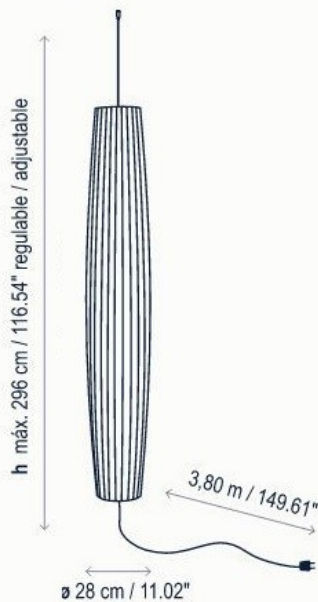

For all sales and technical enquiries, please contact:

+44 (0)114 263 4266

info@davidvillagelighting.co.uk

www.davidvillagelighting.co.uk