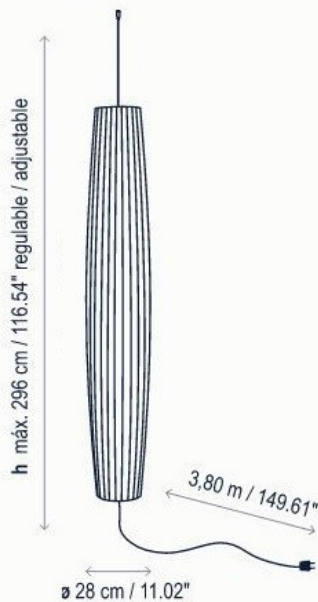

David
Village
Lighting

For all sales and technical enquiries, please contact:

+44 (0)114 263 4266

info@davidvillagelighting.co.uk

www.davidvillagelighting.co.uk