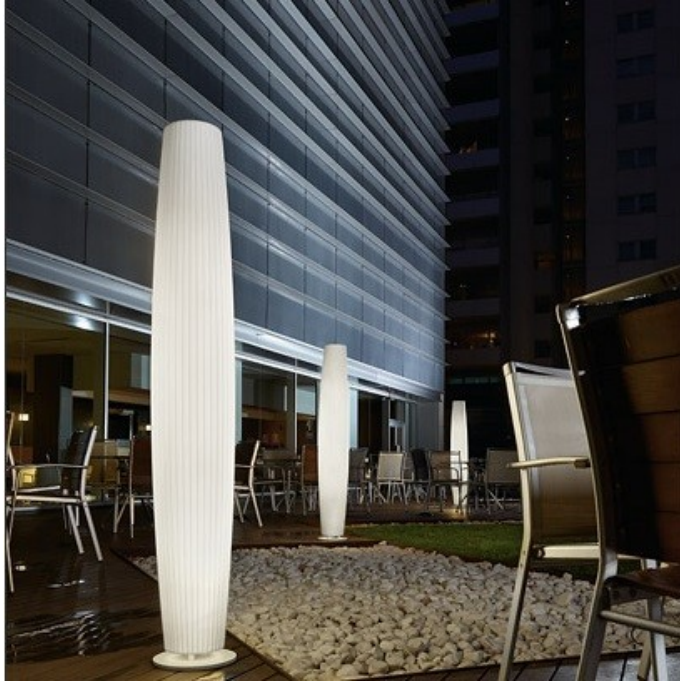

Bover Maxi P/180 LED Floor Lamp

LA7392

SOURCE: <https://www.davidvillagelighting.co.uk/product/bover-maxi-p180-led-floor-lamp/14600>

bover

barcelona lights

Bover Maxi P Outdoor Floor Lamp is ideal for illuminating any contemporary exterior area with its classic design that provides a subtle yet elegant touch. The shade is made from a Polyethylene Fibre that protects the light source. Suitable for floor mounting.

IP Code: 66

Dimensions:

180 cm height

Ø 28 cm base

3.8m cable length

Colour: White 2950130300