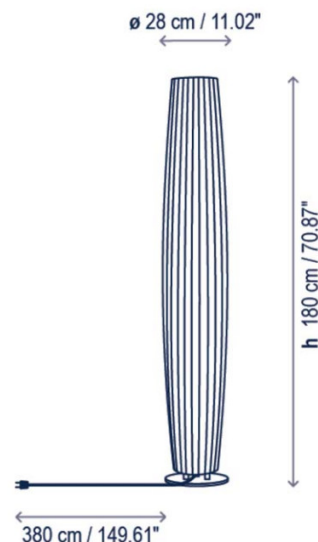

## PRODUCT SPECIFICATION

- Light Source:** 49.2W, 2700K, 7500 Lumens
- IP Code:** 66
- Dimming:** Dimmable via Triac dimming.
- Dimensions:** Height: 180cm  
Base: Ø28cm  
Cable Length: 3.8m

**For all sales and technical enquiries, please contact:**