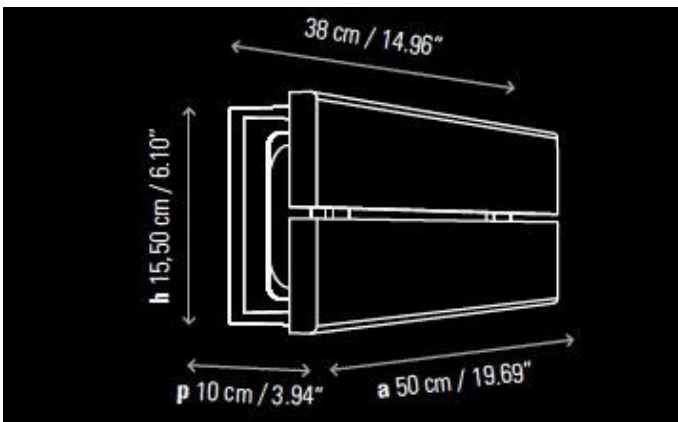

Material : IPE Wood

IP Code: 66

Dimensions:

50 cm length

10 cm depth

15.5 x 38 cm wall fitting

Colour: Grey graphite - Ipe wood IPE21208LH

Brown graphite - Ipe wood IPE21203LH