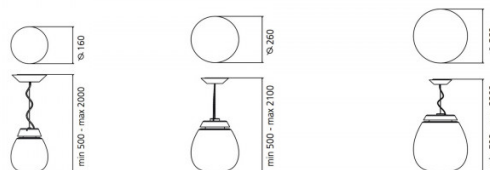

**Dimensions:** Empatia 16 - Ø 16 cm  
Empatia 26 - Ø 26 cm  
Empatia 36 - Ø 36 cm

50-200 cm cord length

For all sales and technical enquiries, please contact:

+44 (0)114 263 4266

[info@davidvillagelighting.co.uk](mailto:info@davidvillagelighting.co.uk)