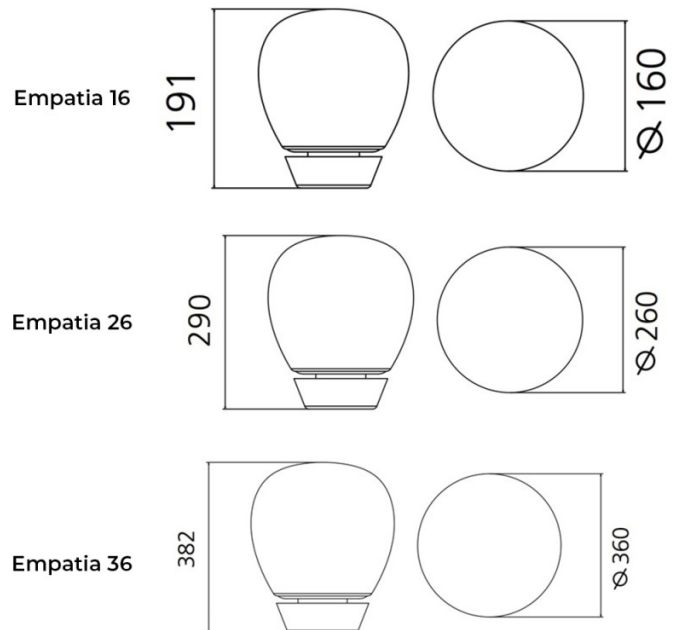

PRODUCT SPECIFICATION

Light Source: **Empatia 16:** 11W, 3000K, 567 Lumens
Empatia 26: 20W, 3000K, 710 Lumens
Empatia 36: 26W, 3000K, 1273 Lumens

IP Code: 20

Dimming: In-line dimmer included on cable.

Dimensions: **Empatia 16:**
 Height: 19.1cm
 Shade: Ø16cm

Empatia 26:
 Height: 29cm
 Shade: Ø26cm

Empatia 36:
 Height: 38.2cm
 Shade: Ø36cm

For all sales and technical enquiries, please contact:

+44 (0)114 263 4266

info@davidvillagelighting.co.uk

www.davidvillagelighting.co.uk