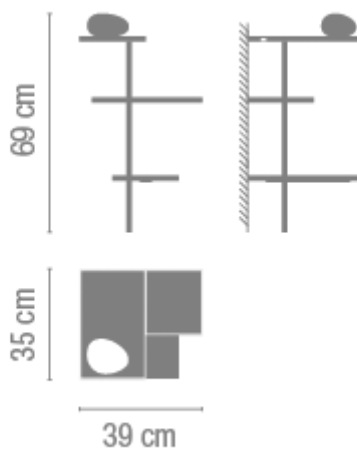

David
Village
Lighting

For all sales and technical enquiries, please contact:

+44 (0)114 263 4266

info@davidvillagelighting.co.uk

www.davidvillagelighting.co.uk