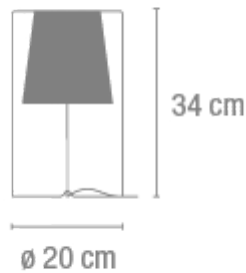

David
Village
Lighting

For all sales and technical enquiries, please contact:

+44 (0)114 263 4266

info@davidvillagelighting.co.uk

www.davidvillagelighting.co.uk