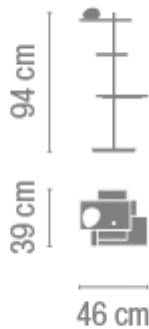

David
Village
Lighting

For all sales and technical enquiries, please contact:

+44 (0)114 263 4266

info@davidvillagelighting.co.uk

www.davidvillagelighting.co.uk