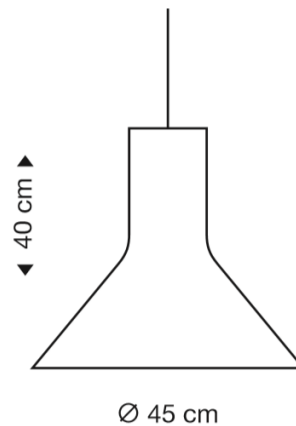

PRODUCT SPECIFICATION

- **Light Source:** 1 x Philips CorePro Max 8W E27 LED - colour temperature manually adjustable from 2700K-6500K (Included by Secto)
- **IP Code:** 20
- **Dimming:** Dimmable via mains phase dimming.
- **Dimensions:** Height: 40cm
  Shade: Ø45cm

  Cable length: 150cm