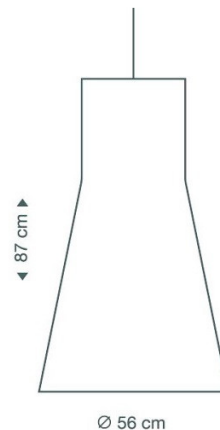

## PRODUCT SPECIFICATION

- Light Source:** 1x 20W E27 LED 2700K 2452lm (included by Secto)
- IP Code:** 20
- Dimming:** Dimmable via mains phase dimming
- Dimensions:** Height: 87cm  
Width: 56cm  
Cable length: 200cm