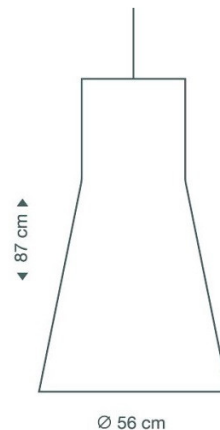

Secto
DESIGN

Secto Magnum 4202 Pendant Light

LA7204

SOURCE: <https://www.davidvillagelighting.co.uk/product/Secto-Magnum-4202-Pendant-Light/14406>

PRODUCT DESCRIPTION

Secto Magnum 4202 Pendant Light

Originally designed for commercial and public spaces, the Secto Magnum 4202 pendant light is now also available for residential spaces, and suits those with large open spaces with a high ceiling height. Handmade in Finland from PEFC-certified form-pressed birch, the Magnum 4202 pendant light doesn't overwhelm spaces with its size, due to its airy design.

Providing soft and warm luminescence, the Secto Magnum 4202 pendant light is available in its natural birch state, laminated in black or white or with a walnut veneer. The cable length for the 4202 comes at 200cm standard, however longer lengths are available on request. The 4200 collection also includes wall lights, floor lights and table lamps - browse the rest of Secto's designs [here](#).

PRODUCT SPECIFICATION

- Light Source:** 1x 20W E27 LED 2700K 2452lm (included by Secto)
- IP Code:** 20
- Dimming:** Dimmable via mains phase dimming
- Dimensions:** Height: 87cm
Width: 56cm
Cable length: 200cm