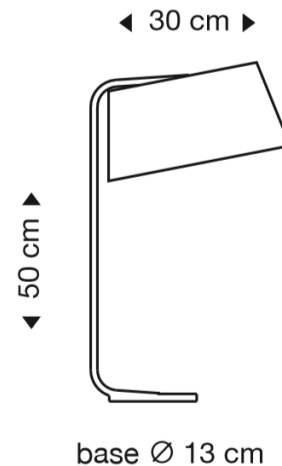

The Secto Owalo 7020 LED table lamp combines formal elegance with functional design, making it a versatile lighting solution for bedrooms, living rooms, and even offices. Standing at 50 cm high, this compact table lamp features a slatted wooden shade that is handcrafted from Finnish birch by skilled artisans. The slim frame and minimalist aesthetic make it perfect for placement on bedside tables, window sills, or side tables.

PRODUCT SPECIFICATION

Light Source: 7W, 2850k, 630 Lumens

IP Code: 20

Dimming: Integrated on/off switch on the product.

Dimensions: Height: 50cm
Width: 30cm
Base: Ø13cm

Cable length: 300cm

For all sales and technical enquiries, please contact: