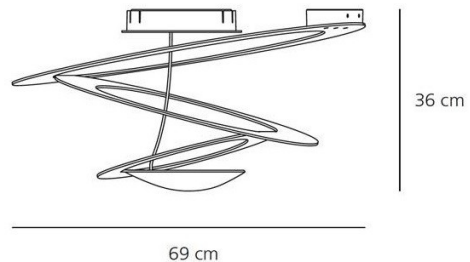

In the Pirce Ceiling Light the lamp itself is placed in the lower dish of the light casting illumination upwards to give indirect light emission making this light by Artemide not only a special light source but also a unique piece of ceiling art.

- Light Source:** 44W, 2700K or 3000K, 3097 or 3313 lumens
- IP Code:** 20
- Dimming:** Push to make/ switch dimming, dimmable using push to make switches. Please consult your electrician, additional wiring may be required on site.
- Dimensions:** 69 cm width
36 height