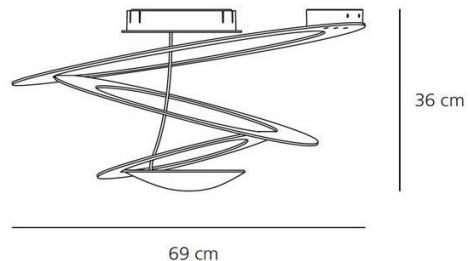

PRODUCT SPECIFICATION

- Light Source:** 44W, 2700K, 3097 Lumens
or
44W, 3000K, 3313 Lumens
- IP Code:** 20
- Dimming:** Push to make/ switch dimming, dimmable using push to make switches. Please consult your electrician, additional wiring may be required on site.
- Dimensions:** Width: 69cm
Height: 36cm