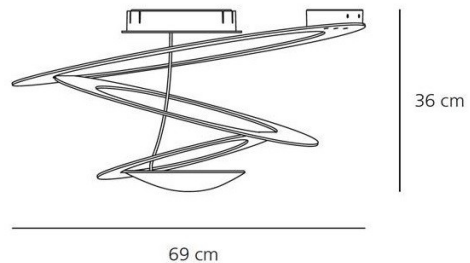

The Pirce Mini Ceiling Light is fitted directly into the ceiling and, thanks to its reduced size, also suits smaller spaces. The Pirce Mini Ceiling Light is crafted from slim aluminium discs which bend and twist into flowing twirls which appear differently depending on the angle it's viewed from. Display individually or in rows for a uniform glow that adds a captivating lighting effect, perfect for domestic and commercial spaces alike.

For a more energy-efficient and eco-friendly light, the [Pirce Mini LED Ceiling Light](#) is available, which features an integrated LED light source.

PRODUCT SPECIFICATION

Light Source: 1x Max 11W LED R7 (Excluded)

IP Code: 20

Dimming: Dimmable via mains phase dimming.

Dimensions: Width: 69cm
Height: 36cm

For all sales and technical enquiries, please contact:

+44 (0)114 263 4266

info@davidvillagelighting.co.uk

www.davidvillagelighting.co.uk