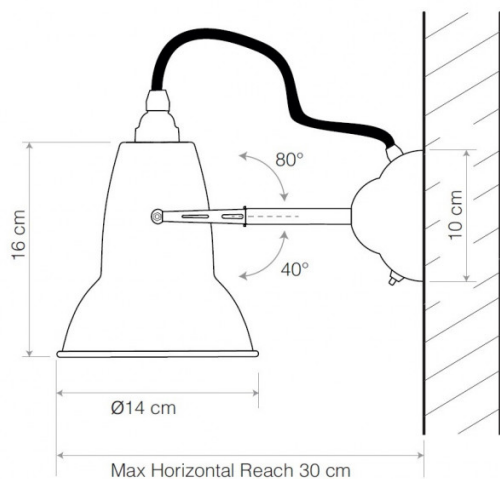

## PRODUCT SPECIFICATION

- Light Source:** 1 x Max 10W E27 (excluded)
- IP Code:** 20
- Dimming:** Integrated on/off switch on the product.
- Dimensions:** Shade: Ø14cm  
Shade Height: 16cm  
Wall Plate: Ø10cm  
Maximum Reach (from wall to shade): 30cm