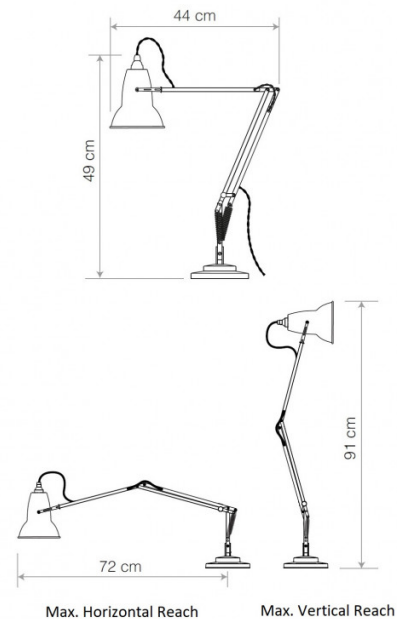

Anglepoise Original 1227 Brass Desk Lamp

The Original 1227 Brass Desk Lamp is a reinvention of the classic Anglepoise Desk Lamp, designed by George Carwardine. Utilising the signature Anglepoise tension spring technology, the 1227 can be adjusted with ease to direct light as needed, perfect for reading and working. This flexibility, smooth movement, and perfect balance are synonymous with Anglepoise, and are a celebration of the company's rich design history.

PRODUCT SPECIFICATION

- Light Source:** 1 x Max 6W E27 LED (Included)
- IP Code:** 20
- Dimming:** In-line on/off switch included on cable.
- Dimensions:**
 - Shade: Ø14cm
 - Shade Height: 16cm
 - Maximum Reach (from base to shade): 91cm
 - Base: 15cm x 15cm
 - Cable Length: 200cm