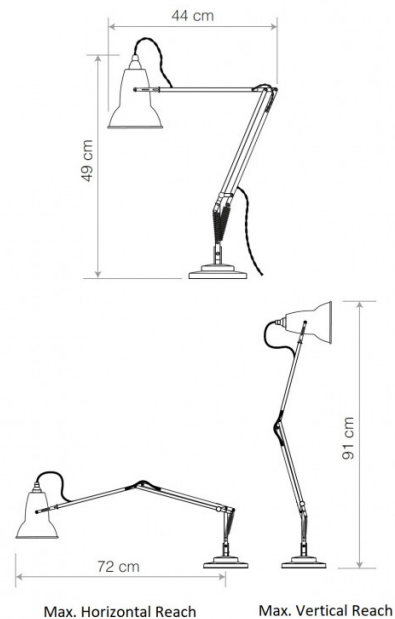

Anglepoise Original 1227 Brass Desk Lamp

The Original 1227 Brass Desk Lamp is a reinvention of the classic Anglepoise Desk Lamp, designed by George Carwardine. Utilising the signature Anglepoise tension spring technology, the 1227 can be adjusted with ease to direct light as needed, perfect for reading and working. This flexibility, smooth movement, and perfect balance are synonymous with Anglepoise and are a celebration of the company's rich design history.

PRODUCT SPECIFICATION

- Light Source:** 1 x Max 6W E27 LED (Included)
- IP Code:** 20
- Dimming:** In-line on/off switch included on cable.
- Dimensions:**
 - Shade: Ø14cm
 - Shade Height: 16cm
 - Maximum Reach (from base to shade): 91cm
 - Base: 15cm x 15cm
 - Cable Length: 200cm