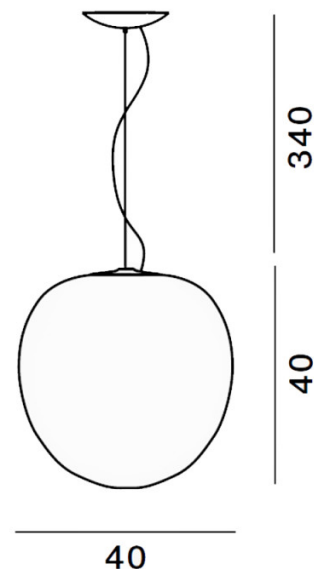

PRODUCT SPECIFICATION

Light Source: 1 x Max 21W E27 LED (included by Foscarini)

IP Code: 20

Dimming: Dimmable via Triac dimming.

Dimensions: Shade: Ø40cm
Shade Height: 40cm
Cable Length: 340cm

16 - 21 LED

For all sales and technical enquiries, please contact: