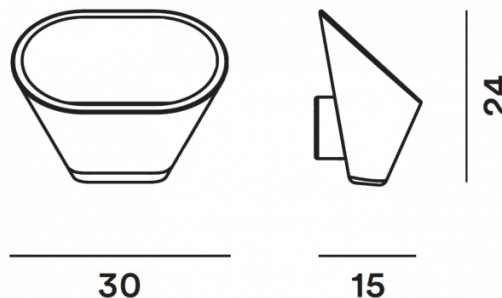

The oblique shape of the diffuser allows for wide-ranging light diffusion. The concrete blocks the light completely and then releases it from both the large opening at the top and the smaller one at the bottom. The beam of light directed upwards is reflected onto the walls and ceiling. The more delicate beam of light directed downwards, by contrast, creates a sophisticated interplay of light on the walls.

PRODUCT SPECIFICATION

Light Source: 1 x Max 17.5W R7s (excluded)

IP Code: 20

Dimming: Dimmable via mains phase dimming.

Dimensions: Width: 30cm
Height: 24cm
Depth: 15cm

For all sales and technical enquiries, please contact: