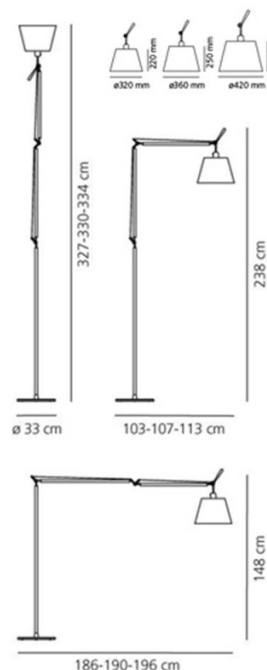

PRODUCT SPECIFICATION

Light Source:
Black Shade: 31W, 3000K, 1681-1693 Lumens
Silk Shade: 31W, 3000K, 1894-1914 Lumens
Parchment Shade: 31W, 3000K, 1999-2016 Lumens

IP Code: 20

Dimming: Integrated dimmer included on the product.

Dimensions: Height: 238cm
 Base: Ø33cm
 Maximum Extension Height: 334cm
 Maximum Extension Length: 196cm
 Cable Length: 180cm

Shades:
 320: Ø32cm
 360: Ø36cm
 420: Ø42cm

For all sales and technical enquiries, please contact: