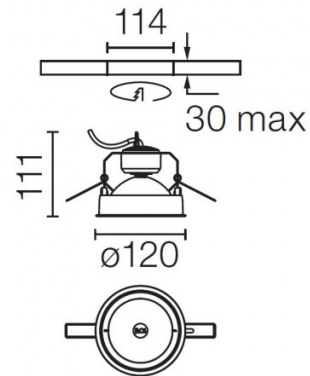

The Flos [Wan collection](#) also includes a ceiling/wall fitting, a semi-recessed model and a pendant light.

PRODUCT SPECIFICATION

Light Source: 1 x max 40W G9 (excluded)

IP Code: 20

Dimming: Dimmable via mains phase dimming

Dimensions: Ø12cm
11.4cm width
11.1cm height

For all sales and technical enquiries, please contact:

+44 (0)114 263 4266

info@davidvillagelighting.co.uk

www.davidvillagelighting.co.uk