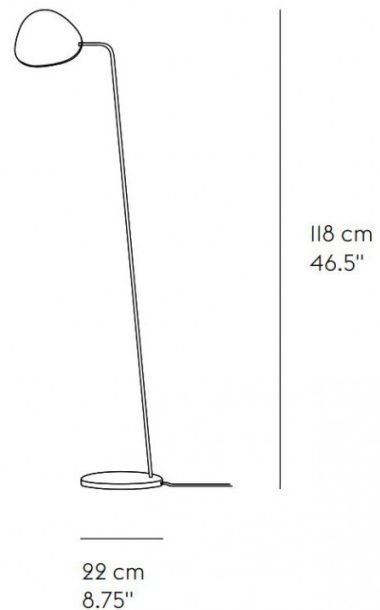

Designed by Broberg & Ridderstrale, the Muuto Leaf Floor Lamp harbours a slender and unobtrusive stem holding an adjustable lamp head. The design duo found inspiration in the form of the leaves of a tree, wanting to create an organic and functional lighting solution. Leaf Floor Lamp uses integrated LED technology and is equally suited for your private home, as an office lamp or for a commercial interior.

The Leaf floor lamp's dimming function, located discretely under the head of the lamp, makes it possible to control the light and the ambience of the room. Due to the adjustable nature of the LED lamp head, the Leaf Floor Lamp can provide either direct task lighting or indirect ambient lighting depending on what your space requires. Available in 5 subtle finishes, this modern floor lamp can easily adapt to a range of contemporary interiors.

PRODUCT SPECIFICATION

- Light Source:** 8W, 2700K, 370 Lumens
- IP Code:** 20
- Dimming:** Integrated dimmer on the product.
- Dimensions:** Height: 119cm
Width: 22cm
Cable Length: 180cm

For all sales and technical enquiries, please contact: