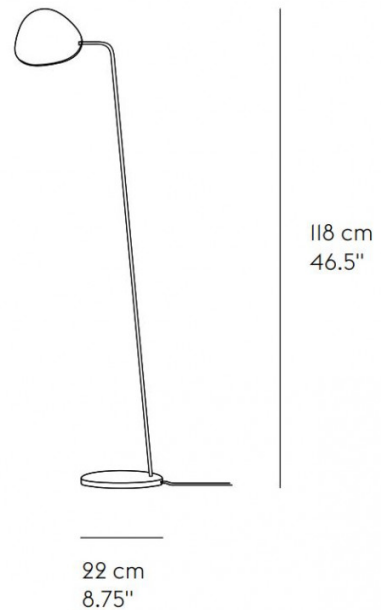

We currently have limited stock of this item in our [Clearance section](#).

Designed by Broberg & Ridderstråle, the Muuto Leaf Floor Lamp harbours a slender and unobtrusive stem holding an adjustable lamp head. The design duo found inspiration in the form of the leaves of a tree, wanting to create an organic and functional lighting solution. Leaf Floor Lamp uses integrated LED technology and is equally suited for your private home, as an office lamp or for a commercial interior.

The Leaf floor lamp's dimming function, located discretely under the head of the lamp, makes it possible to control the light and the ambience of the room. Due to the adjustable nature of the LED lamp head, the Leaf Floor Lamp can provide either direct task lighting or indirect ambient lighting depending on what your space requires. Available in 5 subtle finishes, this modern floor lamp can easily adapt to a range of contemporary interiors.

**PRODUCT SPECIFICATION**

- Light Source:** 8W, 2700K, 370 Lumens
- IP Code:** 20
- Dimming:** Integrated dimmer on the product.
- Dimensions:** Height: 118cm  
Width: 22cm  
Cable Length: 180cm

**For all sales and technical enquiries, please contact:**