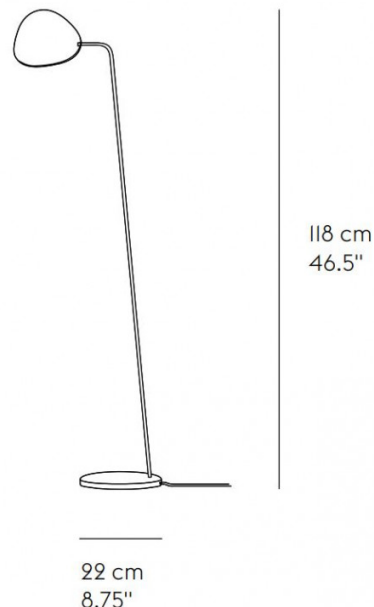

Designed by Broberg & Ridderstrale, the Muuto Leaf Floor Lamp harbours a slender and unobtrusive stem holding an adjustable lamp head. The design duo found inspiration in the form of the leaves of a tree, wanting to create an organic and functional lighting solution. Leaf Floor Lamp uses integrated LED technology and is equally suited for your private home, as an office lamp or for a commercial interior.

The Leaf floor lamp's dimming function, located discretely under the head of the lamp, makes it possible to control the light and the ambience of the room. Due to the adjustable nature of the LED lamp head, the Leaf Floor Lamp can provide either direct task lighting or indirect ambient lighting depending on what your space requires. Available in 4 subtle finishes, this modern floor lamp can easily adapt to a range of contemporary interiors.

PRODUCT SPECIFICATION

- Light Source:** 8W, 2700K, 370 Lumens
- IP Code:** 20
- Dimming:** Integrated dimmer on the product.
- Dimensions:** Height: 119cm
Width: 22cm
Cable Length: 180cm

For all sales and technical enquiries, please contact: