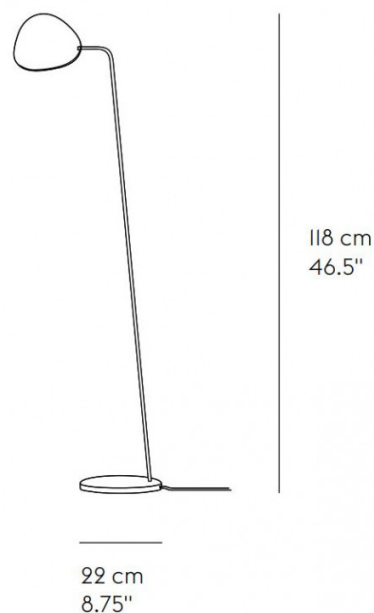

We currently have limited stock of this item in our [Clearance section](#).

Designed by Broberg & Ridderstråle, the Muuto Leaf Floor Lamp harbours a slender and unobtrusive stem holding an adjustable lamp head. The design duo found inspiration in the form of the leaves of a tree, wanting to create an organic and functional lighting solution. Leaf Floor Lamp uses integrated LED technology and is equally suited for your private home, as an office lamp or for a commercial interior.

The Leaf floor lamp's dimming function, located discretely under the head of the lamp, makes it possible to control the light and the ambience of the room. Due to the adjustable nature of the LED lamp head, the Leaf Floor Lamp can provide either direct task lighting or indirect ambient lighting depending on what your space requires. Available in 5 subtle finishes, this modern floor lamp can easily adapt to a range of contemporary interiors.

**PRODUCT SPECIFICATION**

**Light Source:** 8W, 2700K, 370 Lumens

**IP Code:** 20

**Dimming:** Integrated dimmer on the product.

**Dimensions:** Height: 118cm  
Width: 22cm  
Cable Length: 180cm

**For all sales and technical enquiries, please contact:**