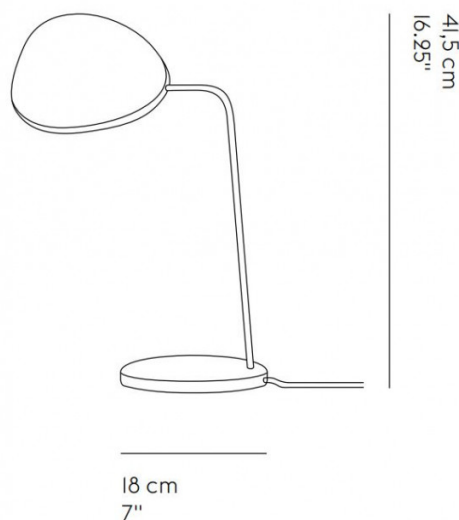

PRODUCT SPECIFICATION

Light Source: 8W, 2700K, 370 Lumens

IP Code: 20

Dimming: Integrated dimmer on the product.

Dimensions: Shade: 15.5cm x 18.5cm
Height: 41.5cm
Base Width: 18cm
Cable Length: 180cm

15,5 x 18,5 cm
6"x7.25"