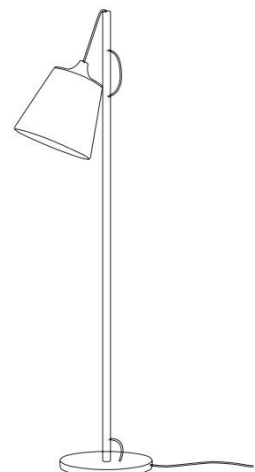

MUUTO

Muuto Pull Floor Lamp

LA7008

SOURCE: <https://www.davidvillagelighting.co.uk/product/Muuto-Pull-Floor-Lamp/14140>

PRODUCT DESCRIPTION

Designer: Whatswhat

Muuto Pull Floor Lamp

The Muuto Pull Floor Lamp is a playful lighting solution with a warm personality and Scandinavian elements. The Muuto Pull brings a new vibe to traditional lighting and its name comes from the ability to adjust the height of the shade by pulling the excess cord, and therefore changing the mood in the room to suit your needs. Designed by Whatswhat this floor lamp is available in two contemporary finishes, either warm oak or soft grey, both broadcasting a clear Scandinavian style and blending into a range of modern interiors.

PRODUCT SPECIFICATION

Light Source: 1 x Max 100W E27 (excluded)

IP Code: 20

Dimming: In-line dimmer included on cable.

Dimensions: Shade: Ø27cm
Height: 150cm
Base: Ø31.5cm
Cable Length: 200cm

24 x 27 cm
9.5" x 10.5"