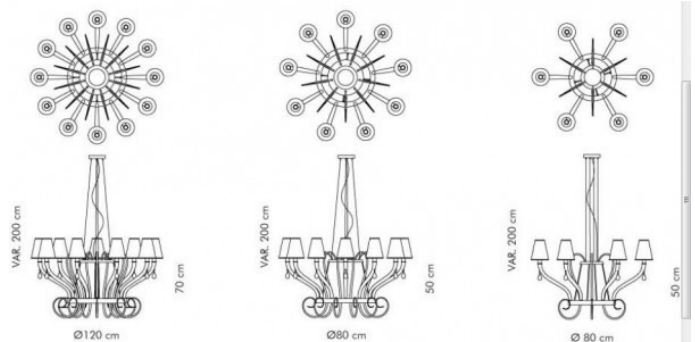

Lizzie

CL3103

SOURCE: <https://www.davidvillagelighting.co.uk/product/Lizzie/14106>

PRODUCT DESCRIPTION

Oversized crystal chandelier in 3 sizes.

120cmØ (12 shades)
80cmØ (9 or 6 shades)

The frame is available in chrome or golden finish with shades in white or black cotton/PVC.

Lamps:

12 shades: 12x 42W ECO E14 + PLATE LED 8W

9 shades: 9x 42W ECO E14 + STRIP LED 7W

6 shades: 6x 42W ECO E14 + STRIP LED 7W

Image not found or type unknown

PRODUCT SPECIFICATION

For all sales and technical enquiries, please contact: