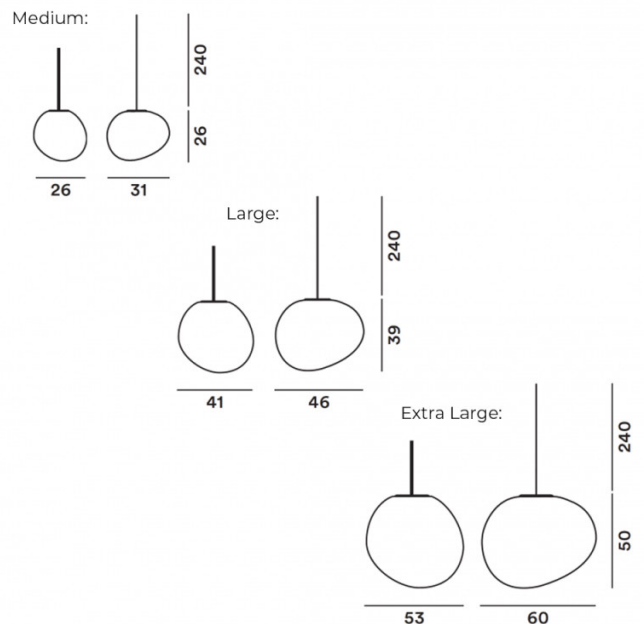

Please Note: The ceiling canopy is not included.

PRODUCT SPECIFICATION

Light Source: **Medium:** 1 x Max 15W E27 (excluded)
Large: 1 x Max 25W E27 (excluded)
Extra Large: 1 x Max 25W E27 (excluded)

IP Code: 44-65

Dimming: Non-Dimmable.

Dimensions: Medium:
 Shade Width: 31cm
 Shade Height: 26cm

Large:
 Shade Width: 46cm
 Shade Height: 39cm

Extra large:
 Shade Width: 60cm
 Shade Height: 50cm

Cable Length: 240cm

For all sales and technical enquiries, please contact: