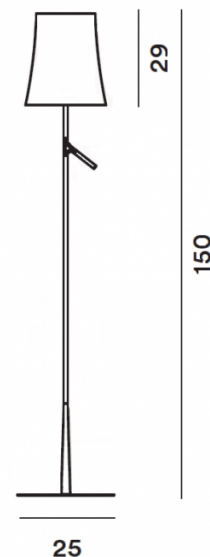

**FOSCARINI**

**Foscarini Birdie LED Floor Lamp**

LA9230/DIM

SOURCE: <https://www.davidvillagelighting.co.uk/product/Foscarini-Birdie-LED-Floor-Lamp/14027>

**PRODUCT DESCRIPTION**

**Designer:** Ludovica & Roberto Palomba

**Foscarini Birdie LED Floor Lamp**

A part of the unique [Foscarini Birdie collection](#), the Birdie LED floor lamp has a whimsical dimmer switch that evokes a branch coming out of a tree trunk. The shade has clean, smooth lines and is fitted with a diffused LED light source to produce an energy-saving, soft glow. This floor lamp can be used in many spaces as its one-of-a-kind character can translate across a variety of settings.

**PRODUCT SPECIFICATION**

- Light Source:** 8.4W, 2700K, 655 Lumens
- IP Code:** 20
- Dimming:** Integrated dimmer on the product.
- Dimensions:** Shade Height: 29cm  
Height: 150cm  
Base: Ø25cm

**For all sales and technical enquiries, please contact:**