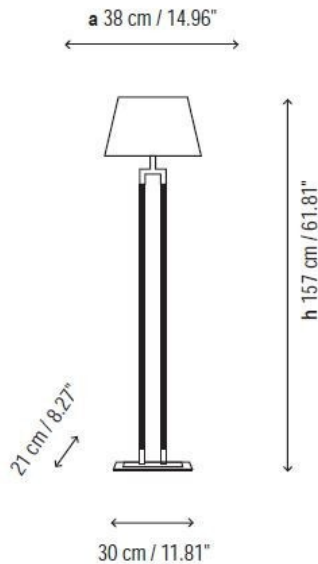

David
Village
Lighting

For all sales and technical enquiries, please contact:

+44 (0)114 263 4266

info@davidvillagelighting.co.uk

www.davidvillagelighting.co.uk