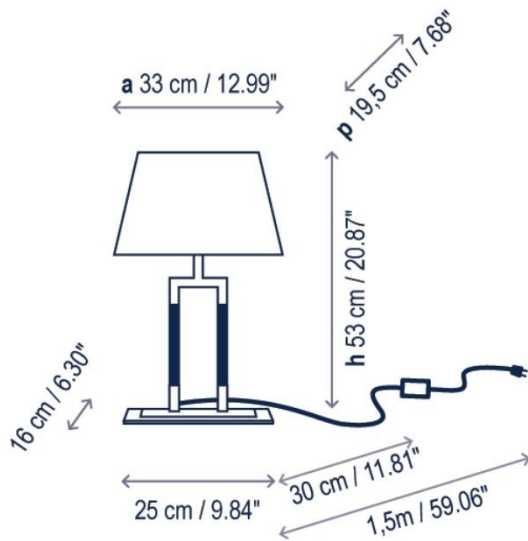

David
Village
Lighting

For all sales and technical enquiries, please contact:

+44 (0)114 263 4266

info@davidvillagelighting.co.uk

www.davidvillagelighting.co.uk