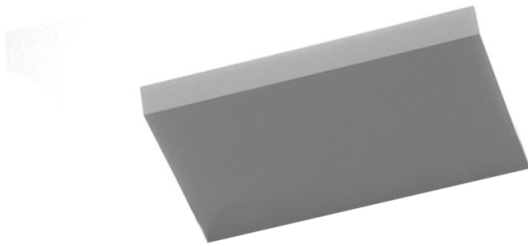

# DaVIDE GROPPi Sol 2 LED Wall Light

LA6885

SOURCE: <https://www.davidvillagelighting.co.uk/product/DaVIDE-GROPPi-Sol-2-LED-Wall-Light/13919>

### DaVIDE GROPPi Sol 2 LED Wall Light

DaVIDE GROPPi Sol 2 LED Wall Light was designed by Omar Carraglia in 2008. This wall light is designed as a pure form, serving as a simple yet elegant structure for the light source. By seamlessly incorporating light into the surrounding space, it becomes an integral architectural element, enhancing the overall design and functionality of the environment.

Sol 2 LED Wall Light is a rectangular frame which can be positioned as both an upward and downward light. Sol 2 can be strategically arranged in multiples to produce an aesthetically pleasing display, resulting in a clean ensemble. Available in a matte white colourway, this minimalistic wall light can be featured in both commercial and residential settings.