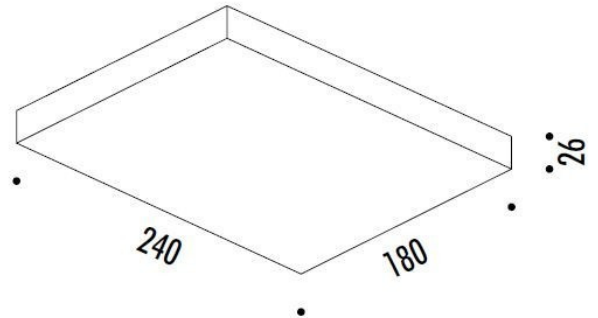

PRODUCT SPECIFICATION

Light Source: 24W, 3000K, 1959 lumens

IP Code: 20

Dimming: Dimmable via IGBT/Triac dimming systems.

Dimensions: 24 cm length
18 cm width
2.6 cm height

For all sales and technical enquiries, please contact: