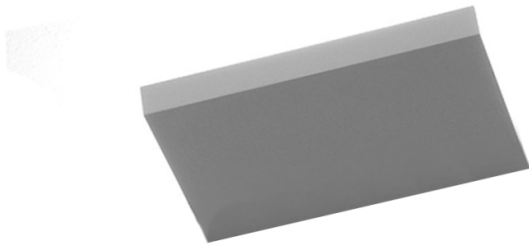

# DaVIDE GROPPi Sol 2 LED Wall Light

LA6885

SOURCE: <https://www.davidvillagelighting.co.uk/product/DaVIDE-GROPPi-Sol-2-LED-Wall-Light/13919>

### DaVIDE GROPPi Sol 2 LED Wall Light

DaVIDE GROPPi Sol 2 LED Wall Light was designed by Omar Carraglia in 2008. This wall light is designed as a pure form, serving as a simple yet elegant structure for the light source. By seamlessly incorporating light into the surrounding space, it becomes an integral architectural element, enhancing the overall design and functionality of the environment.

Sol 2 LED Wall Light is a rectangular frame which can be positioned as both an upward and downward light. Sol 2 can be strategically arranged in multiples to produce an aesthetically pleasing display, resulting in a clean ensemble. Available in a matte white colourway, this minimalistic wall light can be featured in both commercial and residential settings.