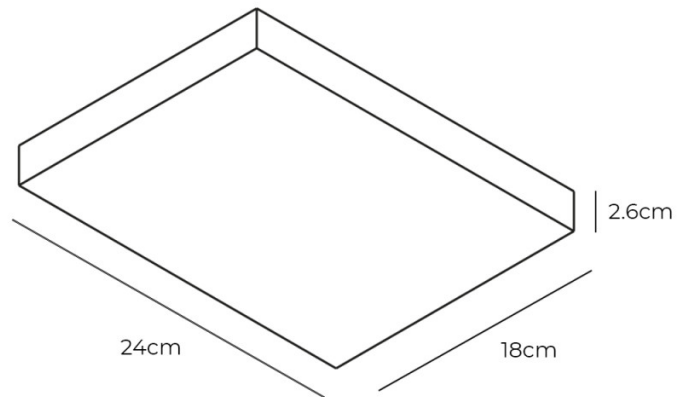

## PRODUCT SPECIFICATION

- Light Source:** 24W, 3000K, 1959 Lumens
- IP Code:** 20
- Dimming:** Dimmable via IGBT/Triac dimming systems.
- Dimensions:** Height: 2.6cm  
Length: 24cm  
Width: 18cm

**For all sales and technical enquiries, please contact:**