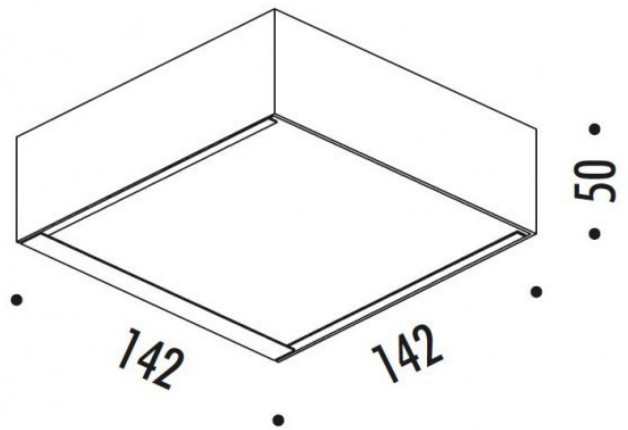

## PRODUCT SPECIFICATION

**Light Source:** 12W, 2700K, 743 lumens

**IP Code:** 20

**Dimming:** Non-dimmable

**Dimensions:** 14.2 cm width  
14.2 cm length  
5 cm height

**For all sales and technical enquiries, please contact:**