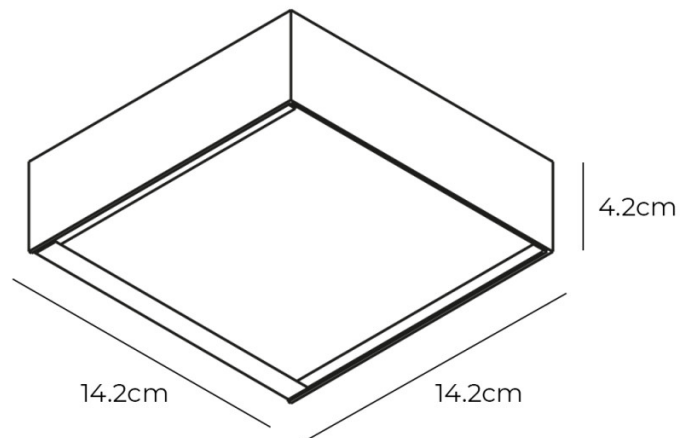

PRODUCT SPECIFICATION

Light Source: 12W, 2700K, 743 Lumens

IP Code: 20

Dimming: Non-Dimmable.

Dimensions: Length: 14.2cm
Width: 14.2cm
Height: 5cm

For all sales and technical enquiries, please contact:

+44 (0)114 263 4266