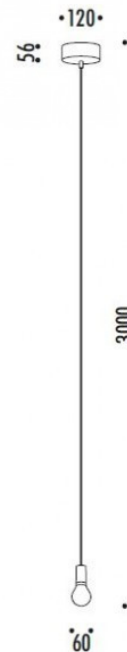

davide groppi

Davide Groppi LED Is More 1

LA6870

SOURCE: <https://www.davidvillagelighting.co.uk/product/davide-groppi-led-is-more-1/13896>

PRODUCT DESCRIPTION

LED Is More, designed by **Davide Groppi**.

A single suspension light, in white.

PRODUCT SPECIFICATION

Light Source: 4W, 3000K, 420lumens

IP Code: 20

Dimming: Non Dimmable

Dimensions: 22.7 cm height
6 cm width
total drop 300cm

For all sales and technical enquiries, please contact:

+44 (0)114 263 4266