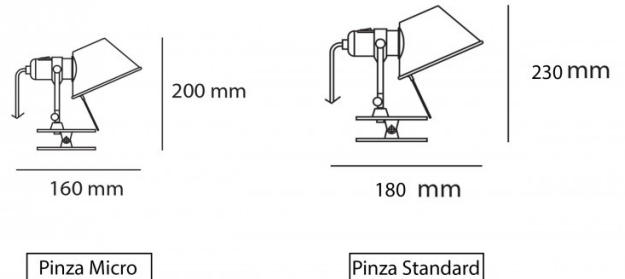

**Artemide**

**Artemide Tolomeo Pinza LED  
with clip-on**

LA6686

SOURCE: <https://www.davidvillagelighting.co.uk/product/Artemide-Tolomeo-Pinza-LED-with-clip-on/13602>

**PRODUCT DESCRIPTION**

**Designer:** Michele De Lucchi & Giancarlo Fassina

**Tolomeo Pinza LED Clip Light by Artemide**

A small and elegant table or wall light, the Tolomeo Pinza LED light comes with a clip-on to place it on any surface. The shade can also be moved to point the light where you need, making this light very handy and versatile. You can place it on a shelf, bookcase or table to have light exactly where you need, whether you need it for reading or for tasks.

The Tolomeo Pinza LED clip on light is available in two sizes, standard or micro and in an aluminium finish, so you can find the right fit for your space. You can use in many settings, both professional and at home to add a chic touch to the room with full functionality. The Tolomeo Pinza LED comes with an integrated LED light source and a 3m cable and plug for a wall socket.

**PRODUCT SPECIFICATION**

- Light Source:** **Standard** - 8WW, 3000K, 761 Lumens  
**Micro** - 7W, 3000K, 648 Lumens
- IP Code:** 20
- Dimming:** **Standard** - Integrated dimmer on the product.  
**Micro** - In line dimmer included on cable.
- Dimensions:** **Standard**  
Height: 23cm  
Depth: 18cm  
  
**Micro**  
Height: 20cm  
Depth: 16cm