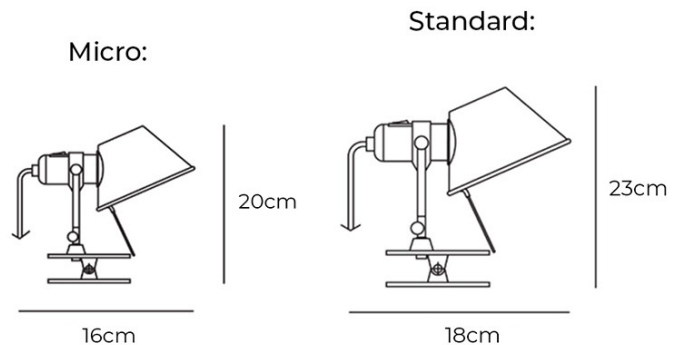

PRODUCT SPECIFICATION

Light Source: **Standard:** 8W, 3000K, 761 Lumens
Micro: 7W, 3000K, 648 Lumens

IP Code: 20

Dimming: **Standard:** Integrated dimmer on the product.
Micro: In line dimmer included on cable.

Dimensions: **Standard:**
Height: 23cm
Depth: 18cm

Micro:
Height: 20cm
Depth: 16cm

Cable Length: 300cm

For all sales and technical enquiries, please contact:

+44 (0)114 263 4266

info@davidvillagelighting.co.uk