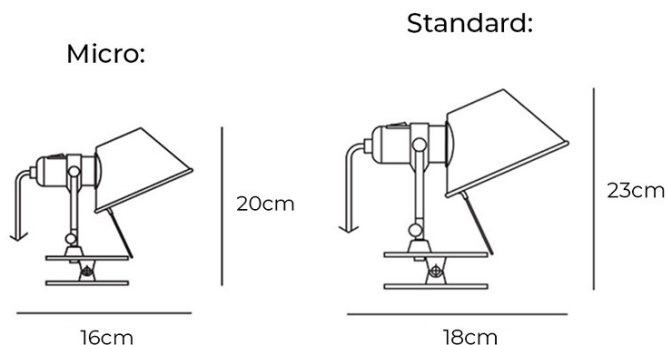

PRODUCT SPECIFICATION

Light Source: **Standard:** 8W, 3000K, 761 Lumens
Micro: 7W, 3000K, 648 Lumens

IP Code: 20

Dimming: **Standard:** Integrated dimmer on the product.
Micro: In line dimmer included on cable.

Dimensions: Standard:
Height: 23cm
Depth: 18cm

Micro:
Height: 20cm
Depth: 16cm

Cable Length: 300cm

For all sales and technical enquiries, please contact:

+44 (0)114 263 4266

info@davidvillagelighting.co.uk