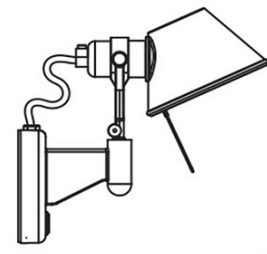

Artemide Tolomeo Micro Faretto LED Wall Light

The Artemide Tolomeo Micro Faretto LED Wall Light is a smaller version of the [Faretto Wall Light](#) from the [Artemide Tolomeo Collection](#), designed by the renowned Michele de Lucchi & Giancarlo Fassina. This wall light is perfect for smaller rooms where you require a lighting solution that doesn't take up too much space. The Tolomeo Micro Faretto has a rotational lampshade so you can direct the light where you need, providing even more convenience and functionality.

The Tolomeo Micro Faretto is provided in a sleek aluminium finish and is fitted with an integrated dimmer switch, ensuring you can easily control the illumination. Perfect for use in bedrooms, kitchens, hallways and many more, you can use this wall lamp to create a welcoming atmosphere, to point at a particular feature or to use as a handy reading light. Match with other lights from the collection to create a consistent design scheme throughout your interior.

PRODUCT SPECIFICATION

Light Source: 7W, 3000K, 648 Lumens

IP Code: 20

Dimming: Integrated dimmer on the product.

Dimensions: Height: 20cm
Depth: 21cm

20cm

21cm

For all sales and technical enquiries, please contact: