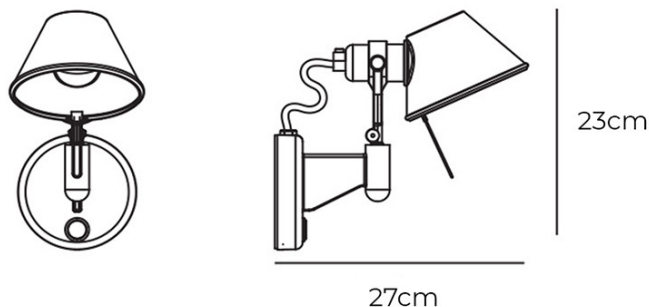

The Artemide Tolomeo Faretto Wall Light can also be supplied with a microswitch dimmer on the wall mount. Please [Contact Us](#) for more information and pricing.

PRODUCT SPECIFICATION

Light Source: 6W, 3000K, 671 Lumens

IP Code: 20

Dimming: Non-Dimmable.

Dimensions: Depth: 25cm
Height: 23cm

For all sales and technical enquiries, please contact:

+44 (0)114 263 4266

info@davidvillagelighting.co.uk

www.davidvillagelighting.co.uk