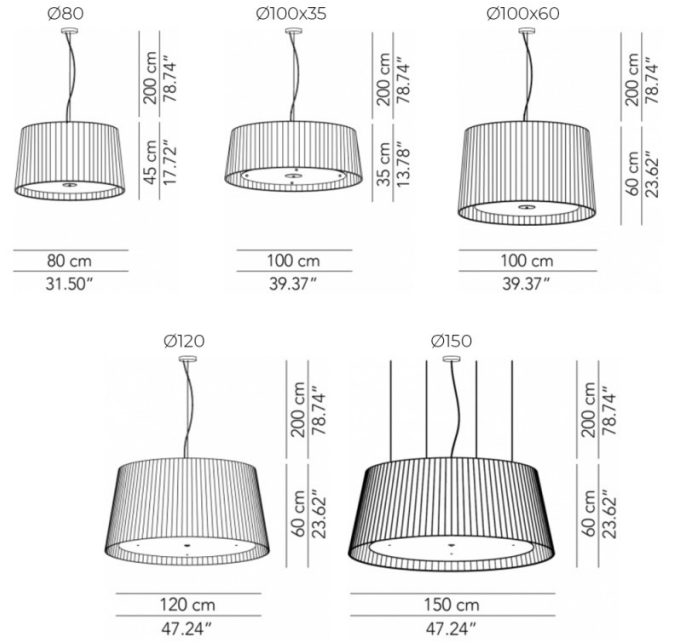

PRODUCT SPECIFICATION

Light Ø80 / Ø100x35 / Ø100x60 / Ø120: 4 x Max 70W

Source: E27 (Excluded)

Ø150: 6 x Max 70W E27 (Excluded)

IP Code: 20

Dimming: Dimmable via Triac dimming.

Dimensions: Ø80:

Shade: Ø80

Height: 45cm

Ø100x35:

Shade: Ø100

Height: 35cm

Ø100x60:

Shade: Ø100

Height: 60cm

Ø120:

Shade: Ø120

Height: 60cm

Ø150:

Shade: Ø150

Height: 60cm

Cable Length: 200cm

For all sales and technical enquiries, please contact:

+44 (0)114 263 4266