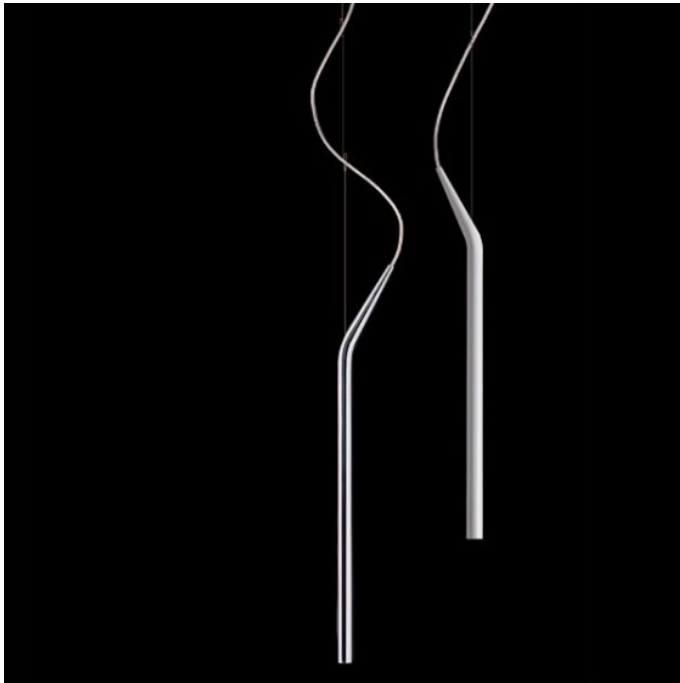

## Luceplan e08 Mini Mini LED Suspension Light

**LA6636**

David  
Village  
Lighting

SOURCE: <https://www.davidvillagelighting.co.uk/product/luceplan-e08-mini-mini-led-suspension-light/13529>

**LUCE  
PLAN**

Luceplan e08 Mini Mini LED Suspension Light

Aluminium suspension fixture for spot lighting with LED light source.

An elementary adjustment system on the wire ensures that the product is perpendicular, regardless of the asymmetry of the lamp body.

Dimensions:

Diameter: 25mm

Colour: White

Black

David  
Village  
Lighting

For all sales and technical enquiries, please contact:

**+44 (0)114 263 4266**

**info@davidvillagelighting.co.uk**