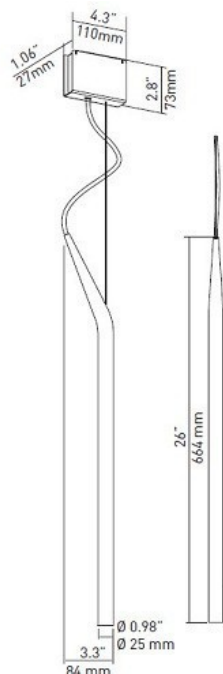

Luceplan e08 Mini Mini LED Suspension Light

Aluminium suspension fixture for spot lighting with LED light source.

An elementary adjustment system on the wire ensures that the product is perpendicular, regardless of the asymmetry of the lamp body.

Dimensions:

Diameter: 25mm

Colour: White

Black

David  
Village  
Lighting

For all sales and technical enquiries, please contact:

**+44 (0)114 263 4266**

**info@davidvillagelighting.co.uk**