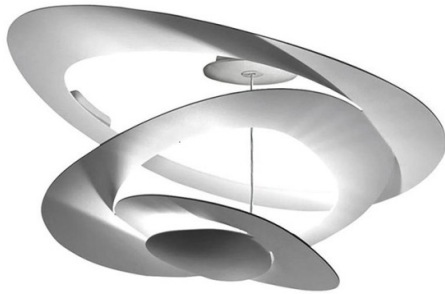

Artemide

Artemide Pirce LED Ceiling Light

LA6601

SOURCE: <https://www.davidvillagelighting.co.uk/product/Artemide-Pirce-LED-Ceiling-Light/13476>

PRODUCT DESCRIPTION

Designer: Giuseppe Maurizio Scutella

Artemide Pirce LED Ceiling Light

The Pirce LED Ceiling Light is part of Artemide's popular [Pirce Collection](#), which designer Giuseppe Maurizio Scutella describes as a melting pot of his passion. The twisting and bending silhouette blends sculptural art with functional lighting. Scutella wanted to give his audience many points of view, so he incorporated flowing shapes which would appear completely different depending on the angle from which the Pirce is viewed.

When illuminated, the Pirce LED Ceiling reflects and refracts light to create sculptural light effects, while the aluminium discs conceal the light source for a comfortable, glare-free glow. The integrated LED offers an eco-friendly and energy-efficient lighting solution. Install the Pirce LED Ceiling Light in rows to run the length of a long table or hallway. In commercial spaces, the Pirce LED Ceiling Light creates a welcoming atmosphere that suits hospitality settings such as a hotel lobby or contemporary restaurant.

PRODUCT SPECIFICATION

Light Source:	44W, 3000K, 3313 Lumens or 44W, 2700K, 3097 Lumens
IP Code:	20
Dimming:	Push to make/ switch dimming, dimmable using push to make switches. Please consult your electrician, additional wiring may be required on site.
Dimensions:	Width: 97cm Height: 44cm