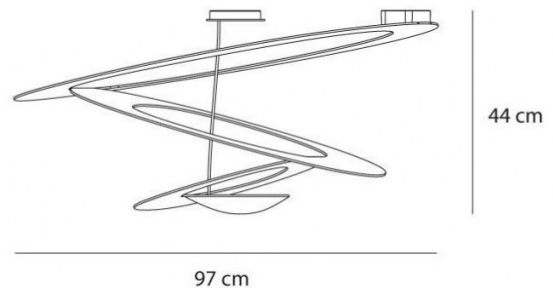

PRODUCT SPECIFICATION

Light Source:	44W, 3000K, 3313 Lumens or 44W, 2700K, 3097 Lumens
IP Code:	20
Dimming:	Push to make/ switch dimming, dimmable using push to make switches. Please consult your electrician, additional wiring may be required on site.
Dimensions:	Width: 97cm Height: 44cm