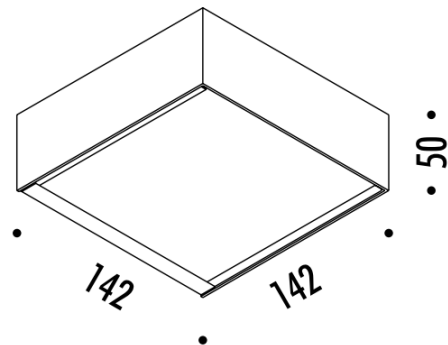

## PRODUCT DESCRIPTION

Davide Groppi Toast Wall Light.

Metal structure available with either a matt black, matt white, polished chrome or brushed chrome finish.

## PRODUCT SPECIFICATION

**Light Source:** 1 x max 100W R7s (excluded)

**IP Code:** 20

**Dimensions:** 14.2 cm width  
14.2 cm length  
5 cm height

For all sales and technical enquiries, please contact:

+44 (0)114 263 4266