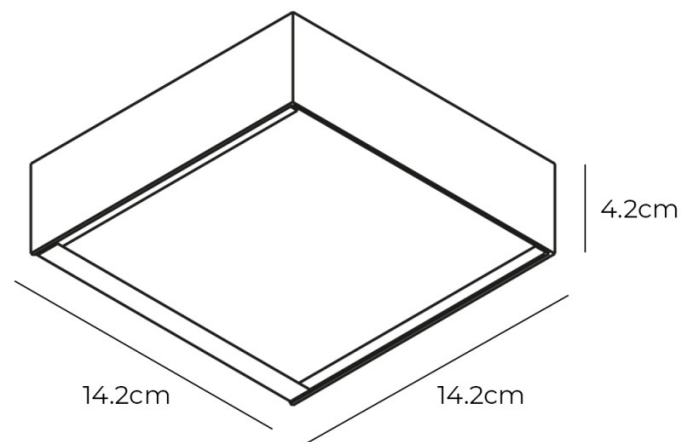

## PRODUCT SPECIFICATION

**Light Source:** 1 x Max 100W R7s (Excluded)

**IP Code:** 20

**Dimming:** Non-Dimmable.

**Dimensions:** Width: 14.2cm  
Length: 14.2cm  
Height: 5cm

**For all sales and technical enquiries, please contact:**