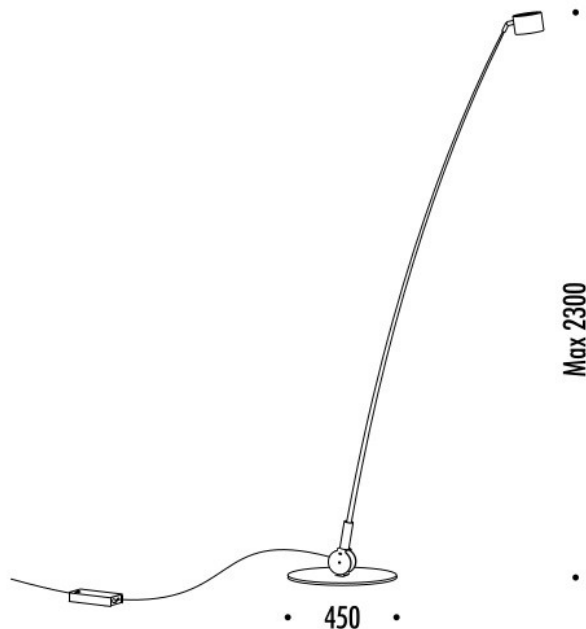

daide groppi

Daide Groppi Sampei 230 LED Floor Lamp

LA6464

SOURCE: <https://www.davidvillagelighting.co.uk/product/daide-groppi-sampe-230-led-floor-lamp/13380>

PRODUCT DESCRIPTION

Daide Groppi Sampei 230

The Sampei is a range of tall floor lights, available in 4 sizes. The small LED head of the lamp is suspended high above, on a slender arching rod, providing overhead downward light.

This is the smallest in the range. The Sampei Floor Light makes a statement by itself but is also ideal for placing in pairs for additional impact.

Metal and fiberglass structure available with either a matt white or matt black finish.

Please note that the main image shows two floor lamps but the price is per individual floor lamp .

Other heights available: 260, 290 or 440cm (please contact us to purchase the 260 or 440 options).

PRODUCT SPECIFICATION

- Light Source:** 18W, 3000K, 1430 Lumens
- IP Code:** 20
- Dimming:** In line dimmer included on cable
- Dimensions:** 230 cm height
Ø 45cm base

For all sales and technical enquiries, please contact:

+44 (0)114 263 4266