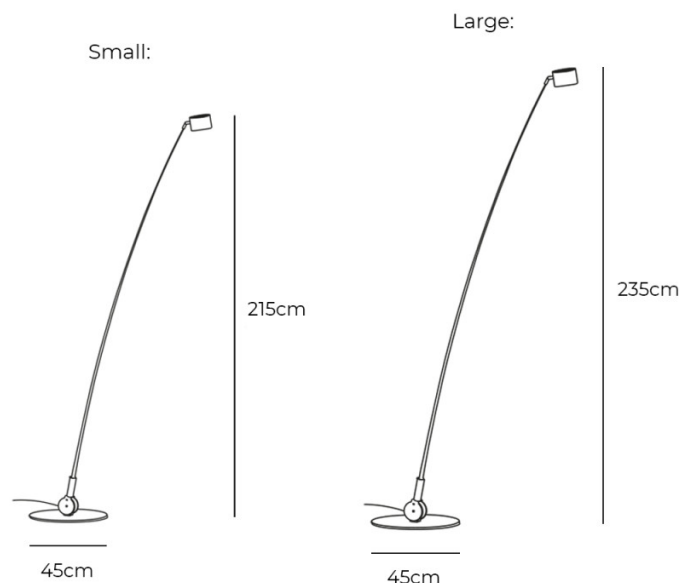

Dimensions: Small:
Height: 215cm
Base: Ø45cm

Large:
Height: 235cm
Base: Ø45cm

Cable Length: 250cm

For all sales and technical enquiries, please contact:

+44 (0)114 263 4266

info@davidvillagelighting.co.uk

www.davidvillagelighting.co.uk