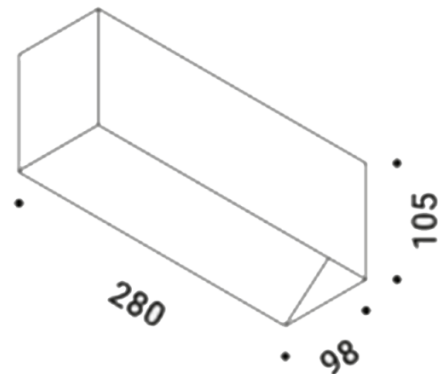

## PRODUCT SPECIFICATION

**Light Source:** 1 x 17.5W LED R7s (excluded)

**IP Code:** 20

**Dimming:** Dimmable via mains phase dimming

**Dimensions:** Width: 28cm  
Height: 10.5cm  
Depth: 9.8cm

**For all sales and technical enquiries, please contact:**