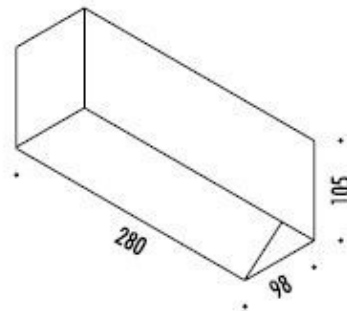

davide groppi

Davide Groppi Piu' Wall Light

LA6462

SOURCE: <https://www.davidvillagelighting.co.uk/product/davide-groppi-piu-wall-light/13379>

PRODUCT DESCRIPTION

Davide Groppi Piu' Wall Light.

Metal structure with matt white finish.

PRODUCT SPECIFICATION

Light Source: 1 x 17.5W LED R7s (excluded)

IP Code: 20

Dimensions: 28 cm length
10.5 cm height
9.8 cm depth

For all sales and technical enquiries, please contact:

+44 (0)114 263 4266

info@davidvillagelighting.co.uk