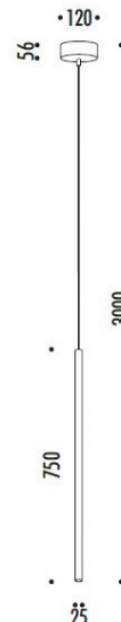

davide groppi

Davide Groppi Miss 1 LED Suspension Light

LA6460

SOURCE: <https://www.davidvillagelighting.co.uk/product/davide-groppi-miss-1-led-suspension-light/13375>

PRODUCT DESCRIPTION

Miss 1 by Davide Groppi

A stunning suspension light, the Miss 1 creates a magical atmosphere in any room. The pendant light with its long, tubular body suspends from the ceiling, a simple yet essential design. Miss 1 is perfect to install above dining tables, hanging low above the surface to create a warm and welcoming feeling. The light is available in a choice of black or white finish.

Please note, each Miss 1 pendant is sold separately.

PRODUCT SPECIFICATION

Light Source: 4W, 3000K, 420lumens

IP Code: 20

Dimming: Non-Dimmable

Dimensions: 75 cm height
Ø 2.5 cm
2.8 x 12 cm ceiling rose
300 cm cord length