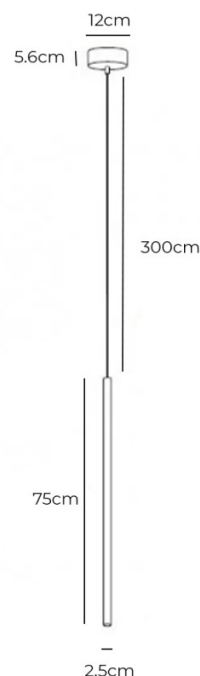

davide groppi

Davide Groppi Miss 1 LED Suspension

LA6460

SOURCE: <https://www.davidvillagelighting.co.uk/product/Davide-Groppi-Miss-1-LED-Suspension/13375>

PRODUCT DESCRIPTION

Designer: Davide Groppi

Davide Groppi Miss 1 LED Pendant

Davide Groppi designed the Miss 1 LED Pendant Light, a stunning suspension that creates a magical atmosphere in any room, whether residential or commercial. With its tubular structure, the pendant is suspended from the ceiling by a barely visible wire, giving the illusion of floating lights. The Davide Groppi Miss 1 LED Suspension has a minimalistic yet versatile design, which creates a stunning visual feature.

The Miss 1 LED Suspension Light can be displayed in a cluster for an aesthetically pleasing visual or independently for a subtle and warm presence. Miss 1 uses a modern lighting solution that utilises LED technology, which is housed at the bottom of the tube for an even downward light dispersal. Providing direct light, Miss can be used above a dining table or kitchen island.

PRODUCT SPECIFICATION

Light Source: 4W, 3000K, 420 Lumens

IP Code: 20

Dimming: Non-Dimmable.

Dimensions: Shade: Ø2.5cm
Shade Height: 75cm
Cable Length: 300cm
Ceiling Canopy: 2.8 x 12cm

For all sales and technical enquiries, please contact: